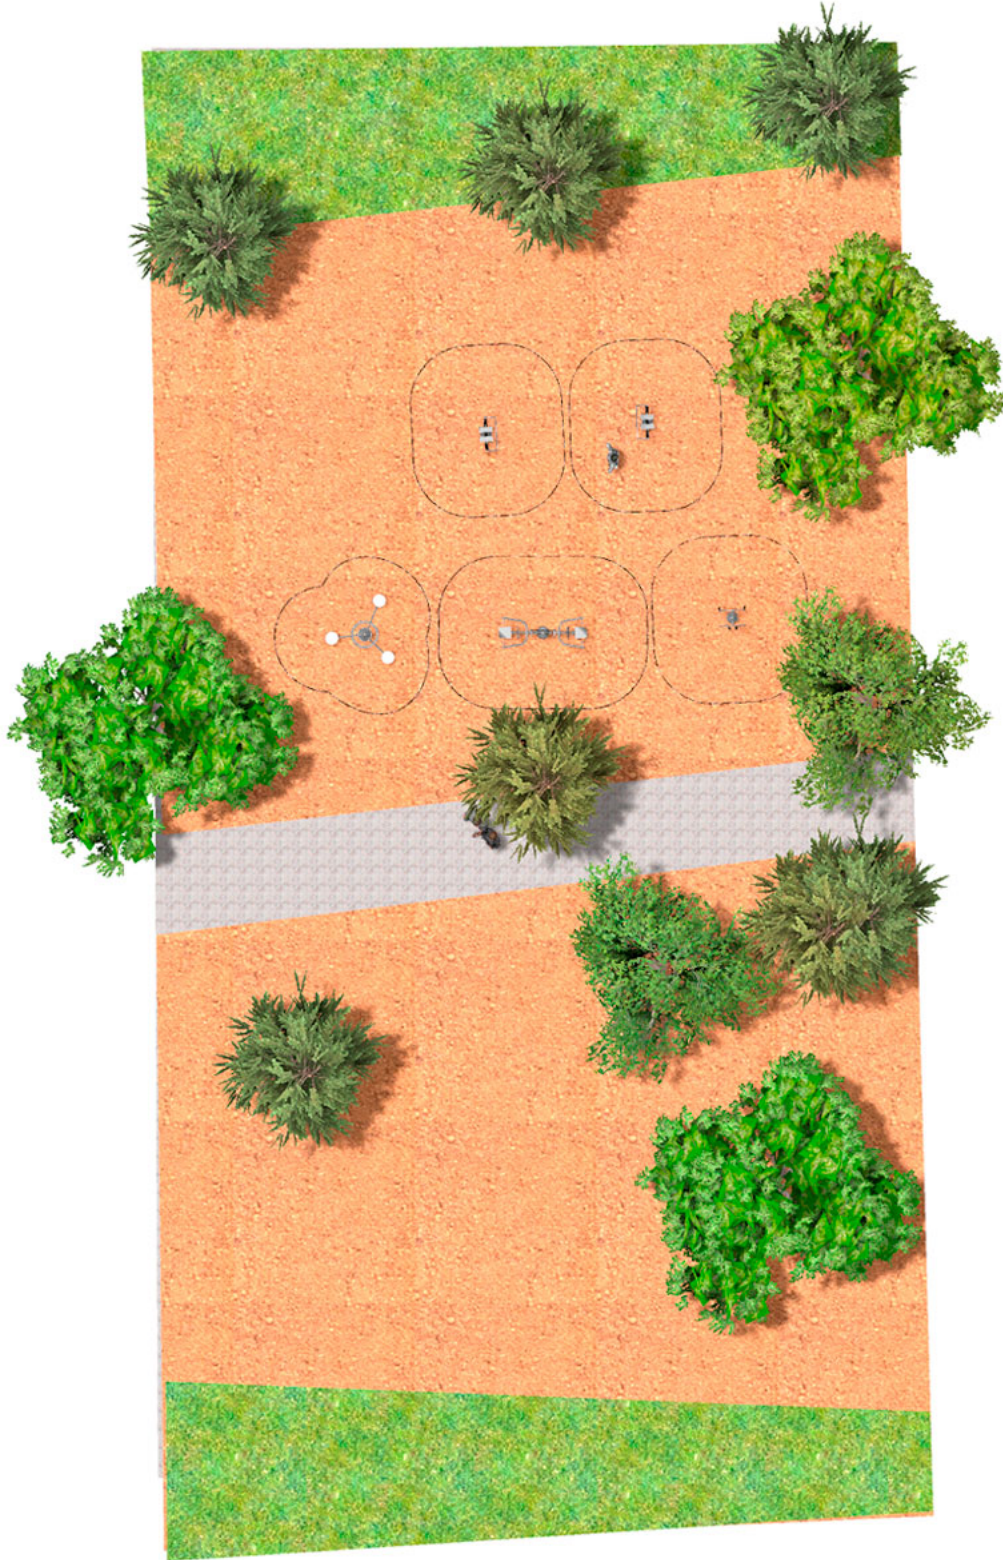

BENITO

–Playground Equipment

Project

PROJ-034-2021

Surface: 385 m²

Email: info@benito.com

Telephone: +34 93 852 1000

BENITO
-Playground Equipment