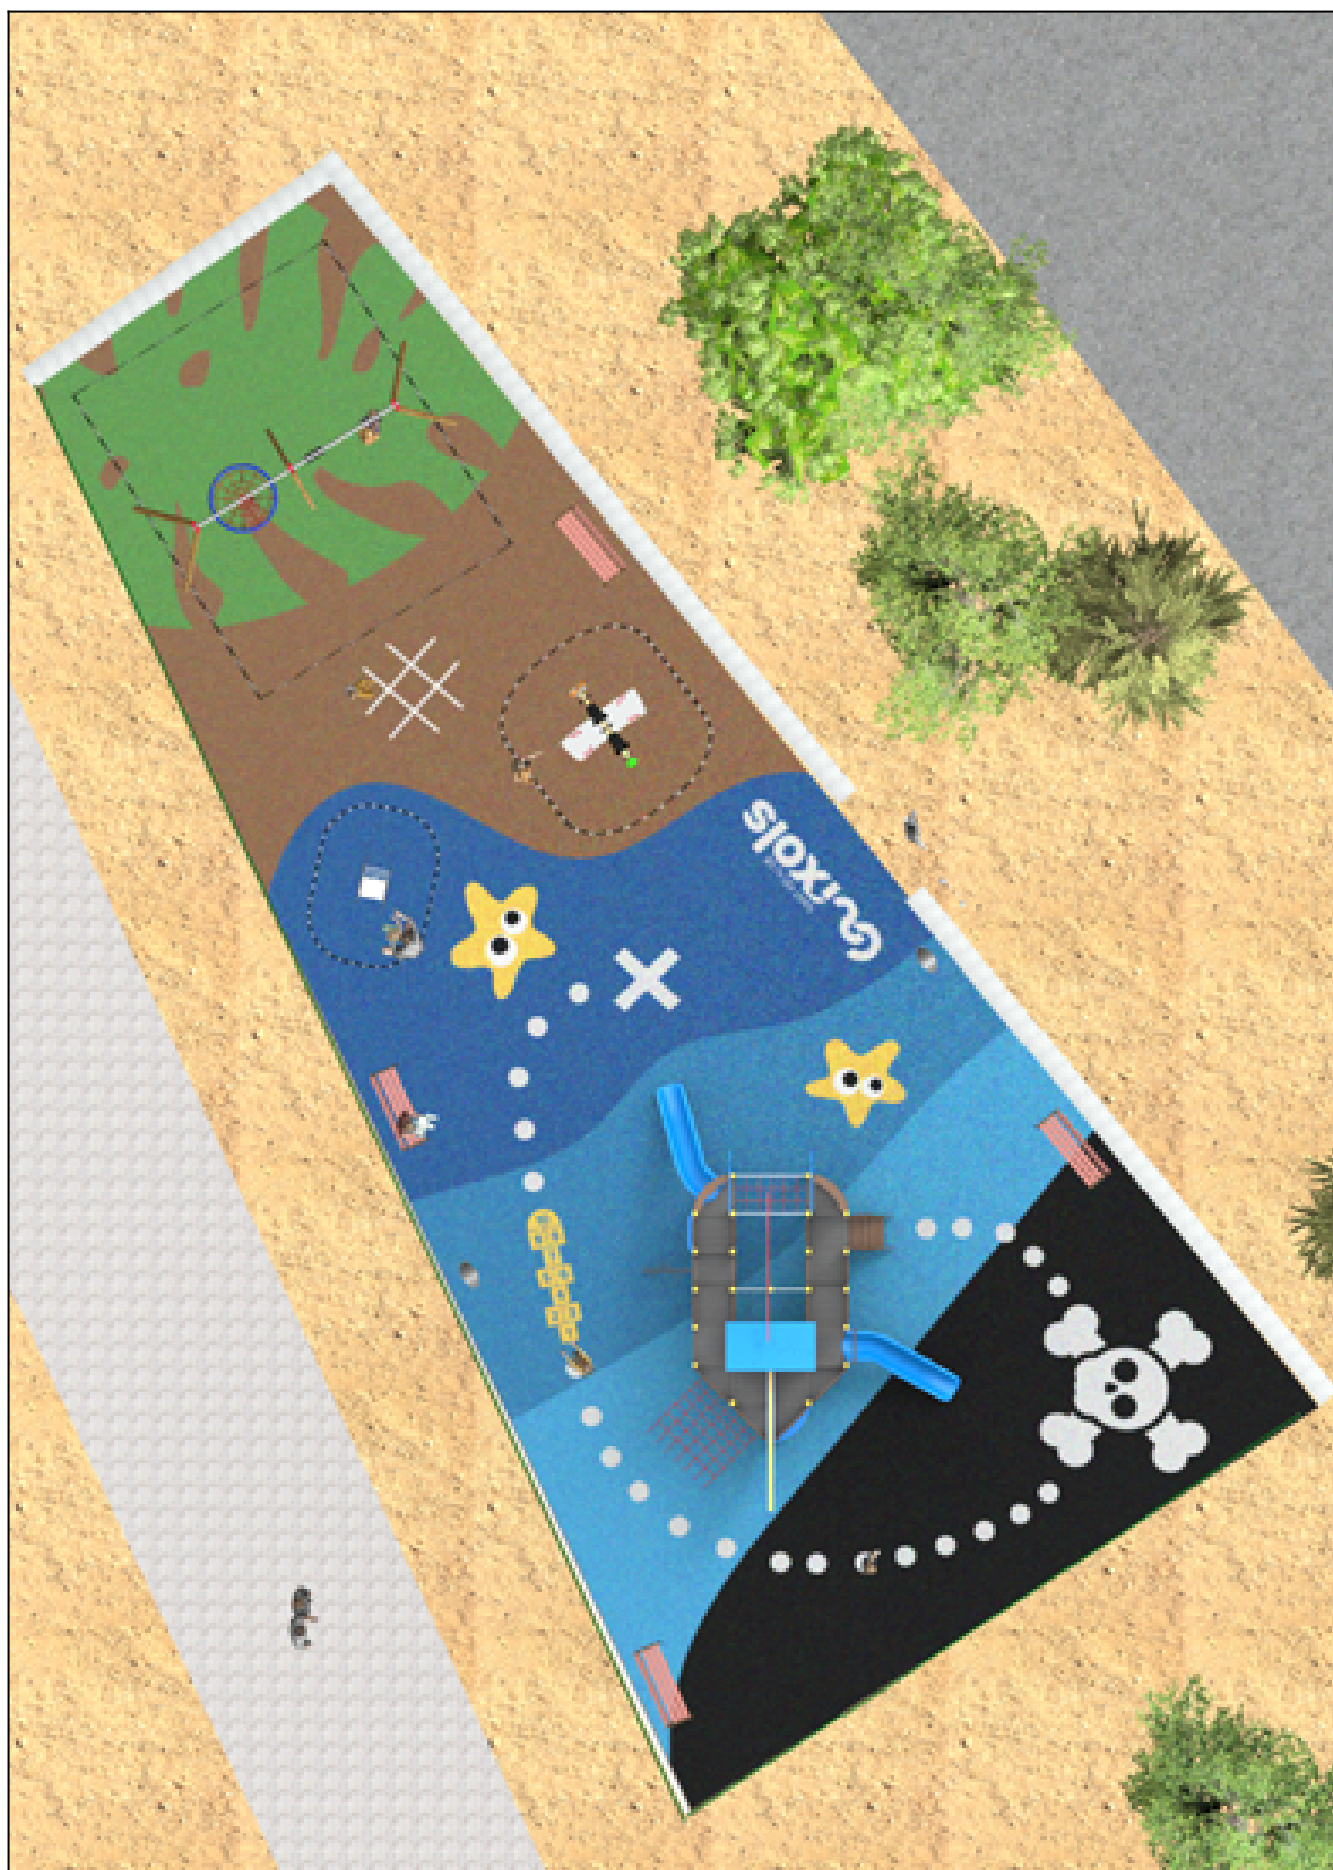

BENITO
-Playground Equipment