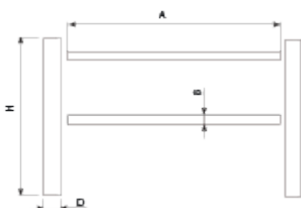

VRV490

Fence

Rural PR

Rural PR Fence , total dimensions (length x height) 2250x1500 mm, manufactured in ReBnew plastic (BENITO's recycled polymer that is produced entirely from yellow container packaging and requires no maintenance), composed of square posts measuring 120x120x1500 mm and two crossbars measuring 80x2225 mm. Anchoring to a prepared concrete surface, depending on the surface and project.

Ref.	A	B	D	H
VRV490/P2			ø150	1500
VRV490/T	2250	ø80		

V. 2026-06-05 | The constant improvement and evolution of our products may result in some modifications of the technical specifications and characteristics of the products without prior notice.