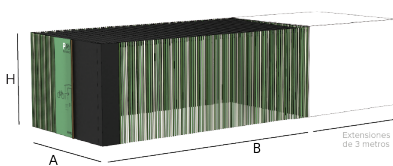

# Bike Shelters MODULAR

VBS20D

**High security MODULAR bike shelters for 20 bicycles with the option of adding 10 spaces with each 3 metre extension.**  
 Made of metal structure.  
 Equipped with lighting and video surveillance.  
 Modern and exclusive design.  
 Opening via Benito APP.

Ref.	A	B	H
VBS20MD	4000	6000	3000
VBS20D	4000	6000	3000

Alternatives:

VBS20MD