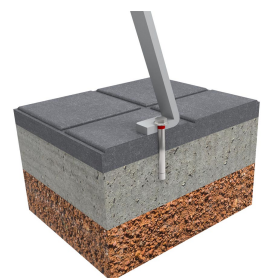

BIT secure bike rack for two bicycles, managed via app.

It incorporates a double fixing chain with anti-scratch coating, protection box for the saddle, space for the helmet and electronic opening by means of a pivoting door. Recommended anchorage, by means of four M10 expansion bolts depending on the surface and project.

Ref.	A	B	H
VS09	740	410	1170

Ground anchoring screws not included.