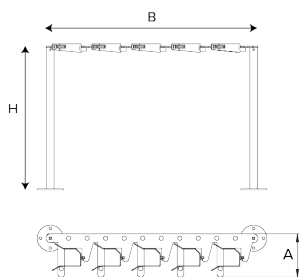

Scooter Rack

PATIN

VBP05

PATIN is a new support to park scooters quickly and easily.

The user must carry a padlock to secure the scooter.

Parking with five-unit modules, which makes it possible to create alignments and increase the number of parking spaces.