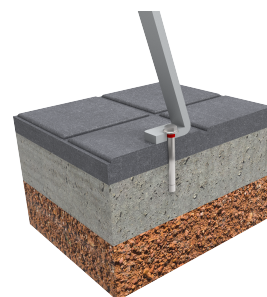

Scooter Rack

PATIN

VBP05

PATIN is a new support to park scooters quickly and easily.

The user must carry a padlock to secure the scooter.

Parking with five-unit modules, which makes it possible to create alignments and increase the number of parking spaces.

Ref	A	B	H
VBP05	200	970	660

Galvanised steel material. Finished with a coat of epoxy primer and special polyester paint for outdoor use.
Fixed to the ground with 8 M8 screws, not supplied. The user has to carry a padlock to secure the scooter. No maintenance required.