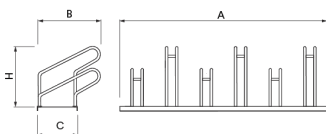

# ARVELO

VBF06

**ARVELO** bike rack made of hot-dip galvanised steel.  
Anchoring: By means of M8 expansion bolts, according to surface and project.

Ref.	A	B	C	H
VBF06	1800	550	350	500