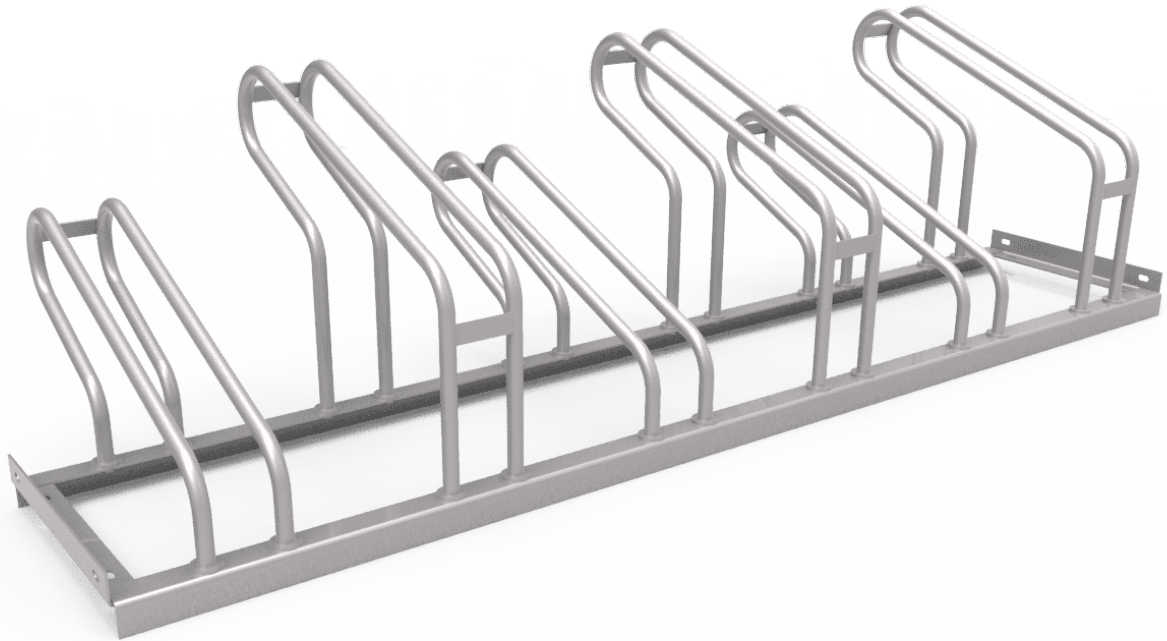

# Bike Rack

# ARVELO

VBF06

**ARVELO** bike rack made of hot-dip galvanised steel.  
Anchoring: By means of M8 expansion bolts, according to surface and project.

Ref.	A	B	C	H
VBF06	1800	550	350	500