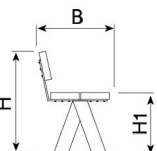

UM358SA

Chair

Vermut

By Estudio Fàbric © © BENITO

Aluminium
Crev

M10 bolts
fivinn

ensions (length x height x depth): 700 x 885 x 620 mm. This outdoor

nced pro
rafted from autoclave-treated pine slats with a protective
natural grain and adds warmth to the overall design. The
in alumin
ing structural stability, weather resistance, and low ma
pansion bolts, depending on the surface and project re