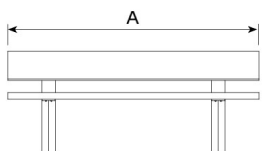

UM358SA

Chair

Vermut

By Estudio Fàbric © © BENITO

Aluminium
Crev

M10 bolts
fivinn

ensions (length x height x depth): 700 x 885 x 620 mm. This outdoor

nced pro
rafted from autoclave-treated pine slats with a protective
natural grain and adds warmth to the overall design. The
in alumin
ing structural stability, weather resistance, and low ma
pansion bolts, depending on the surface and project re