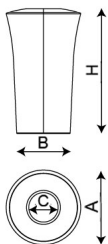

# Iris

Trash bag

Gray color

Inclusive Product

130L

Metal Key

**IRIS designer Litter Bin (hard floor), overall dimensions (top Ø / bottom Ø x height) 560/400x930 mm, 130 liters, rotomolded, highly resistant to extreme environmental conditions and vandal-proof. Includes a gray lid with a bayonet fastening system and a metal ring to secure the bags. Prepared for anchoring with an anchor piece or cable ties depending on the surface and project.**

**Optional: Key lock. Finish: Textured polyethylene with UV protection, gray throughout.**

REF.	A	B	C	H
PA687	560	400	220	930