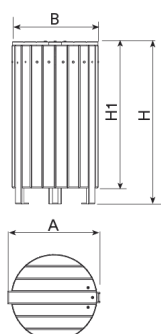

PA639TPR

Litter Bin

Rustica ReBnew

Capacity
90L

Plástico
reciclado
100%

Litter bin made of ReBnew.

Stainless steel screws.

Recommended anchoring: by means of three M8 expansion bolts depending on the surface and the project.