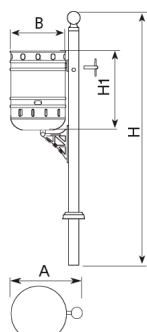

PA623S

Litter Bin

Basculante with Rain Cover

Litter bin made of embedded sheet cylindrical inner bin and \varnothing 60mm steel post treated with Ferrus, a protective process that guarantees high resistance to corrosion.