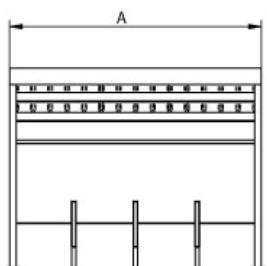

Bicycle Racks modular BOX high security for one bicycle with the option to add spaces as individual modules are combined.
 Made of metal structure.
 Modern and exclusive design.
 Opening via Benito APP.