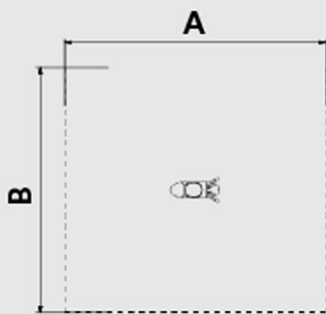

Spring Rat

JROYM07

3+