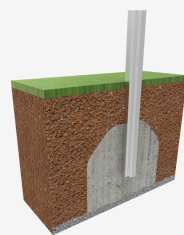

A x B			
A=3700mm	12.6m ²	0.6m	1
B=3400mm			

SB

Materials:

Posts, Robinia wood: round posts made of Robinia wood. Robinia is characterised by its resistance and durability. Its trunks are formed entirely by heartwood, the hardest part of the trees. It is a living material, it is therefore possible that small cracks appear. However, they do not affect the durability that can reach 20 years.