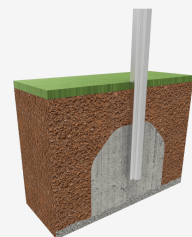

A x B	Area	Height	Quantity
Ø4550mm	16.2m <sup>2</sup>	0.60m	1

SB