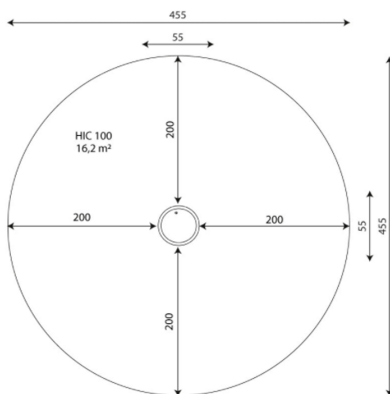

Inclusive carousel

BOL

JC13D

3+

Certified
EN1176
product

Inclusivity is not designed for a specific user. That's why our proposal offers playability for all children without barriers nor limitations and with full security guarantee. A set of ramps and equipment in the form of interactive panels but also other elements so that all children can have fun, thus making the playground more inclusive.

A x B	Area	Height	Quantity
Ø4550mm	16.2m²	0.60m	1

SB