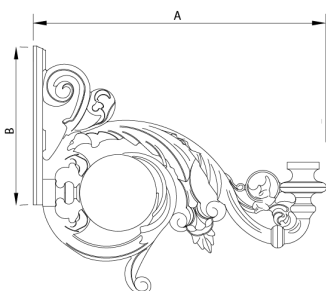

# Fernandina Wall - Pole Bracket

IRFE69

Pole or wall bracket made of aluminum, black RAL 9005 finish. Top mounting by means of a 3/4" fitting.

Ref.	A	B	Salida / Sortie / Spigot
IRFE69	690	375	3/4" top