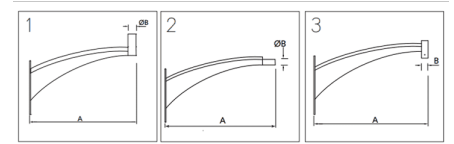

Camprodon Bracket

IRCAM73

Wall bracket made of S-235-JR galvanised steel, microtextured black finish.

Ref.	A	B	Salida/Sortida/Sortie/Spigot	Modelo
IRCAM73	820	Ø60x2	Top	1
IRCAM73H	850	Ø60x3	Horizontal/Horizonta/Horizontale/Horizontal	2
IRCAM73V	810	3xM10/120°	Suspendida/Suspesa/Suspendue/Suspended	3