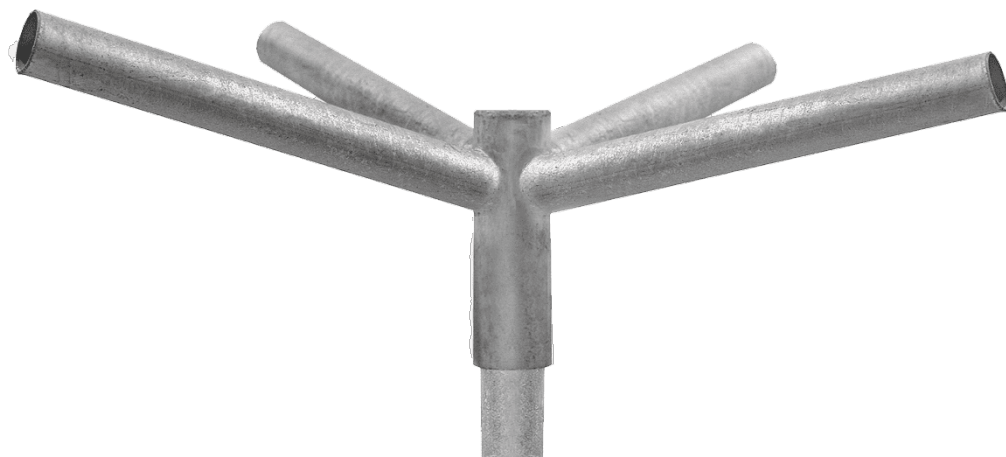

# Tube Bracket

IRAP5Q

Pole bracket made of S-235-JR galvanised steel.

Ref.	A	ØB	ØC	X
IRAP5D	500	60x3	60	105°
IRAP5Q	500	60x3	60	105°
IRAP5S	500	60x3	60	105°
IRAP5T	500	60x3	60	105°
IRAP10D	1000	60x3	60	105°
IRAP10S	1000	60x3	60	105°