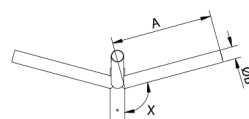

# Tube Bracket

IRAP5Q

Pole bracket made of S-235-JR galvanised steel.

Ref.	A	ØB	ØC	X
IRAP5D	500	60x3	60	105°
IRAP5Q	500	60x3	60	105°
IRAP5S	500	60x3	60	105°
IRAP5T	500	60x3	60	105°
IRAP10D	1000	60x3	60	105°
IRAP10S	1000	60x3	60	105°