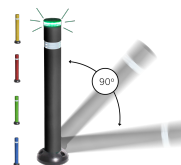

HFLEXLED

LEDFLEX bollard

- Flexible luminosa con LED

Black
Color

LEDFLEX designer LED bollard light, made of flexible polyurethane in black (optional red, green, yellow or blue), UV resistant, with a reflective strip.

It is manufactured in fixed or mobile versions with polyurethane or stainless steel bases. It is also available with a pedestal for bolted installation. It can withstand 1,500 bending cycles at 45° and 50 cycles at 90° without damage. It has an "E" fire rating, according to UNE-EN 13501-1:2007+A1:2010.

Resistant to -50° according to UNE ISO 812 standard.

Recommended anchoring: By embedding.

Ref.	Ø A	H	H1
HflexLED	100	1040	190

Flexible con LED y Peana
HFLEXLEDP

Móvil Flexible con LED base polietileno
HFLEXLEDMP

LEDFLEX bollard -
**Flexible luminosa
con LED**

HFLEXLED
