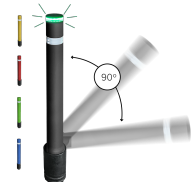

HFLEXLED

LEDFLEX bollard

- Flexible luminosa con LED

Black
Color

LEDFLEX designer LED bollard light, made of flexible polyurethane in black (optional red, green, yellow or blue), UV resistant, with a reflective strip.

Resistant to -50° according to UNE ISO 812 standard.

Recommended anchoring: By embedding.

Ref.	Ø A	H	H1
HflexLED	100	1040	190

Flexible con LED y Peana
HFLEXLEDP

Móvil Flexible con LED base polietileno
HFLEXLEDMP

LEDFLEX bollard -
**Flexible luminosa
con LED**

HFLEXLED
